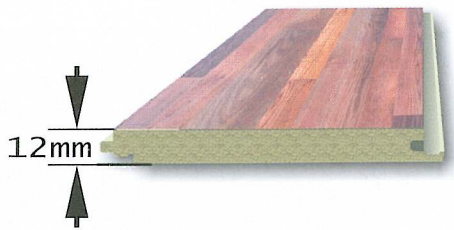

LV-CRYSTAL-CLICK LAMINATE FLOOR

Baseboard:HDF

Size:123X805X12mm

Contents:12panels=1.188m²

Germany Technology

CRYSTAL CLICK LAMINATE FLOOR

**SUPER-THICK
EMBOSSSED-CLICK LAMINATE FLOOR**

SUPER-THICK EMBOSSSED-CLICK LAMINATE FLOOR

Baseboard: HDF
Size: 1216×192×12mm
Contents: 6panels=1.401m²
Made By Germany Technology

V-EMBOSSSED-CLICK LAMINATE FLOOR

V-EMBOSSSED-CLICK LAMINATE FLOOR

Baseboard:HDF
Size:1216×192×8mm
Contents:8panels=1.868m²
Made By Germany Technology