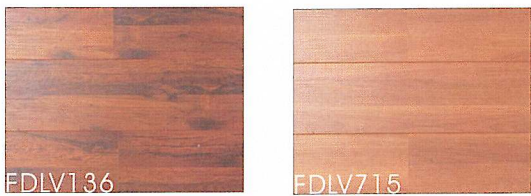

V-EMBOSSSED-CLICK LAMINATE FLOOR

V-EMBOSSSED-CLICK LAMINATE FLOOR

Baseboard:HDF
Size:1216×192×8mm
Contents:8panels=1.868m²
Made By Germany Technology

PACO V-embossed-click Laminate Floor
-----Real Experience of Health Life

In 2000, PACO produced V-embossed-click laminate floor with the property right of independent knowledge. The product is famous for its advanced technology and flowing outline; the specific structure of V-bevel on this product is particularly suitable for decorating the multifunction halls, luxury villas, and bedrooms. Now, this product has been a new and practical patented article in China, with the patent number of ZL 02227083.3.

EMBOSSSED CLICK LAMINATE FLOOR